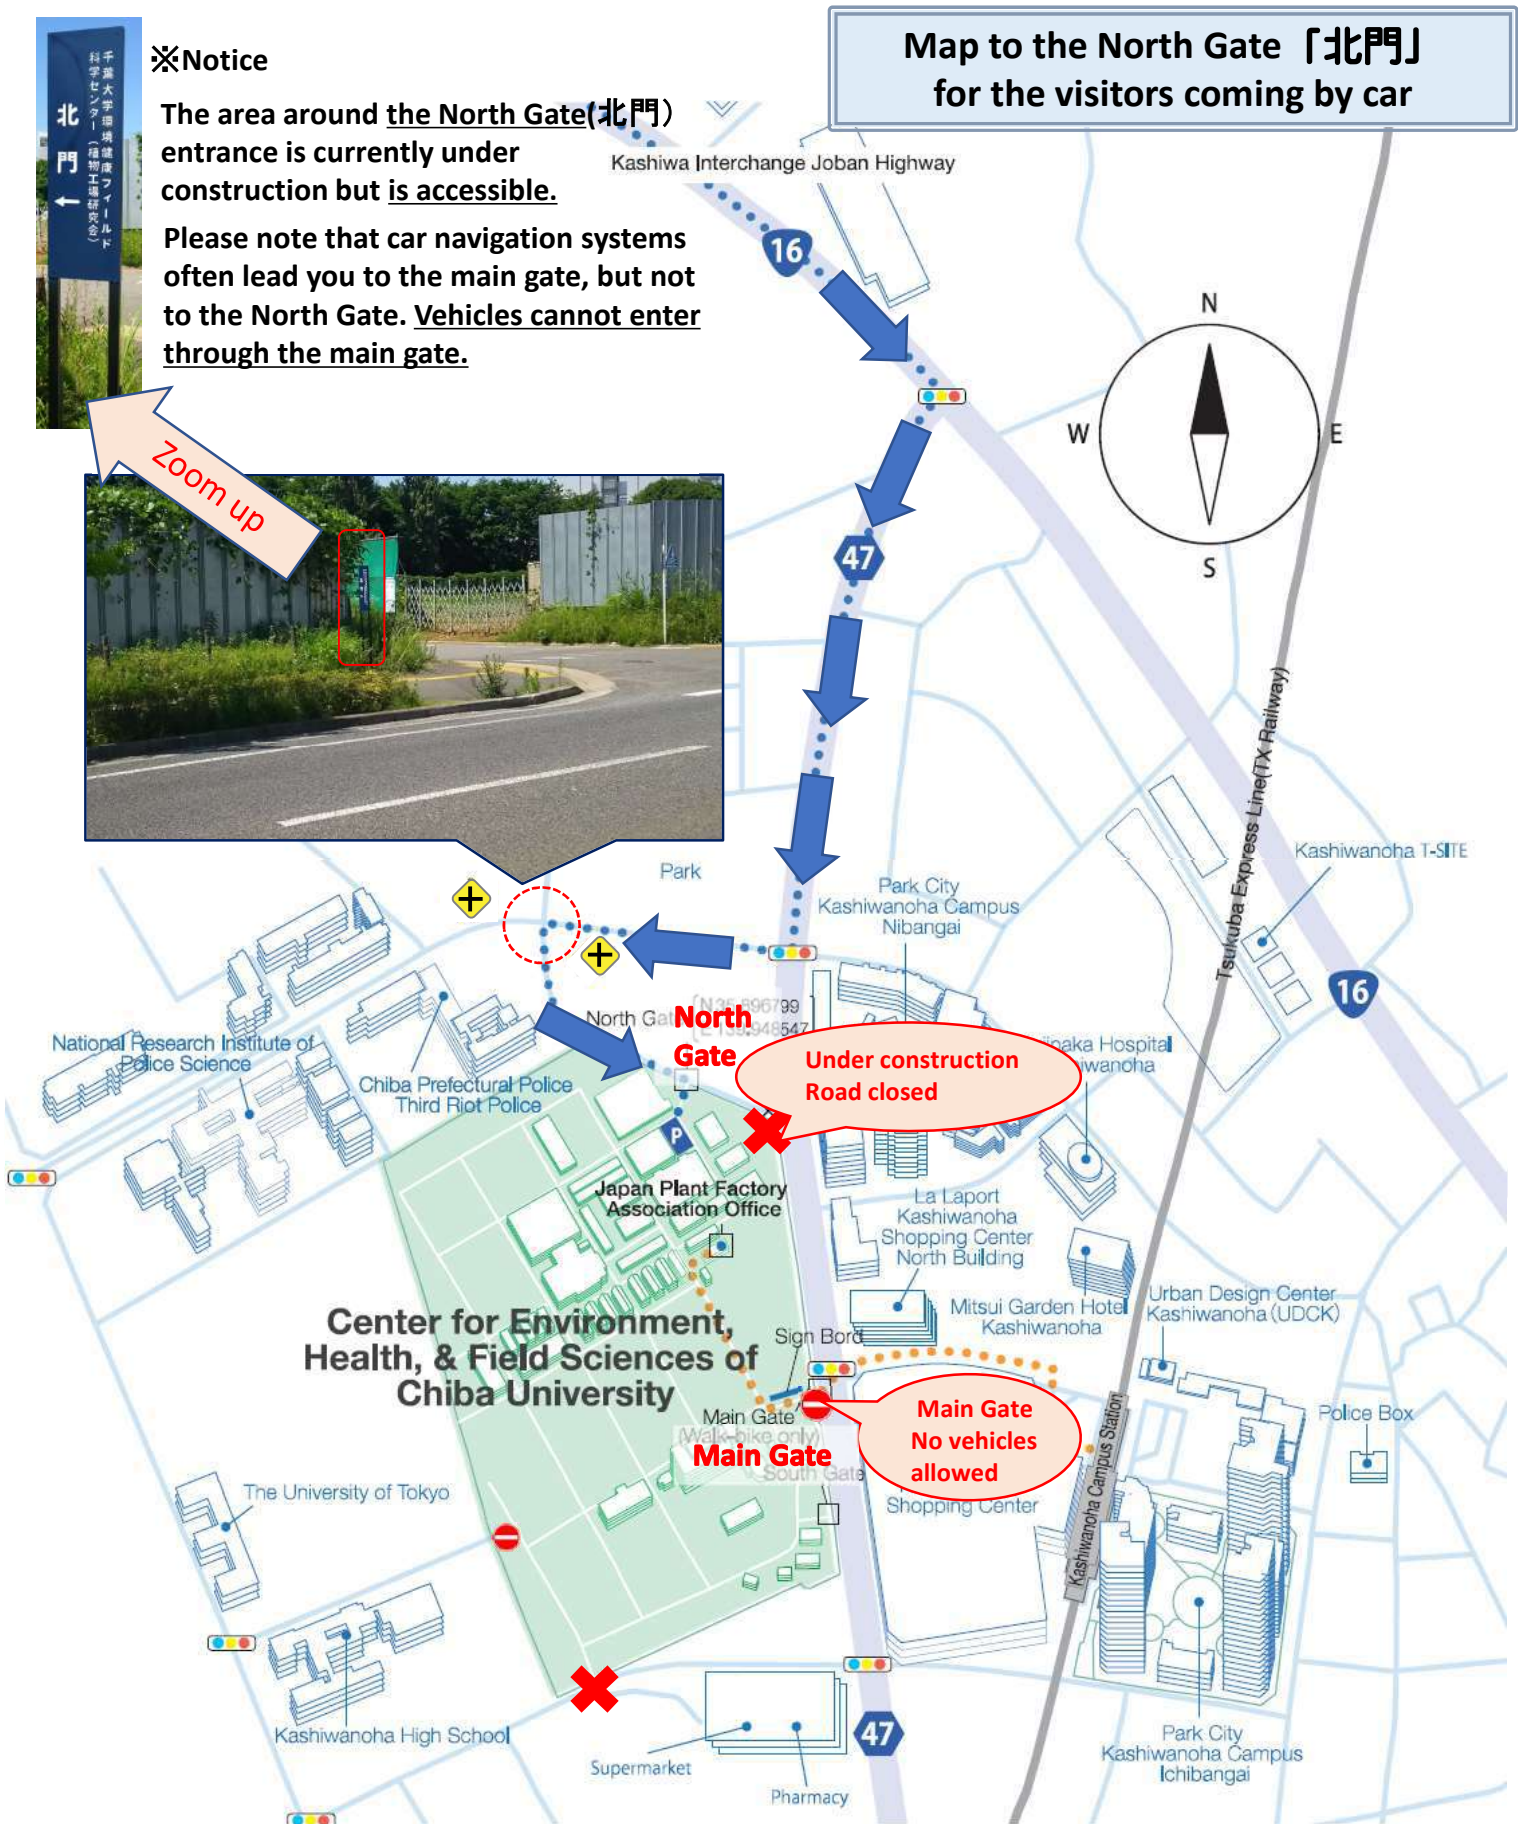

Map to the North Gate 「北門」 for the visitors coming by car

※Notice

The area around the **North Gate(北門)** entrance is currently **under construction** but is **accessible**.

Please note that car navigation systems often lead you to the main gate, but not to the North Gate. **Vehicles cannot enter through the main gate.**

- Please make sure to park your vehicle forward (head-in parking) at parking lot No. 0-2 (bus lane) and turn off the engine while parking.
- Advanced parking reservation is required for all visitors.

Parking Lot From North Gate (北門)

No
Parking

3
4
5
6
7
8
9
10

No
Parking

11
12
13
14
15
16

Board

20 21 22

No Parking

9 Tomato
Sorting
Facility

JPFA Training Building A

Tank

Gravel
Path

JPFA Training Building B

JPFA Office/Reception

※The parking lot for visitors is limited to **parking No.0~2 (reserved parking area)**.
 ※Please park your vehicle forward (head-in parking) and turn off the engine while parking.